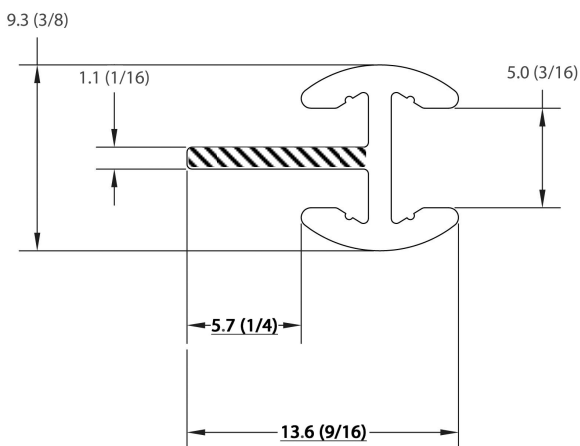

Caming for BARAZIN door