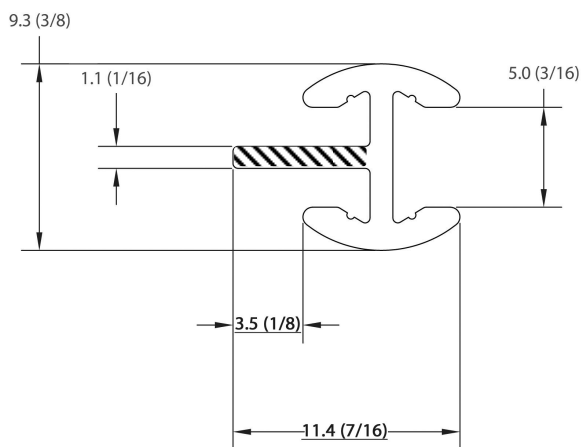

Caming for BARAZIN door