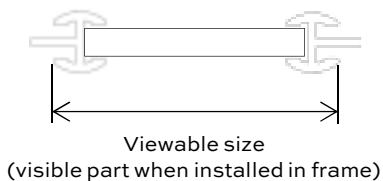

Caming for BARAZIN door